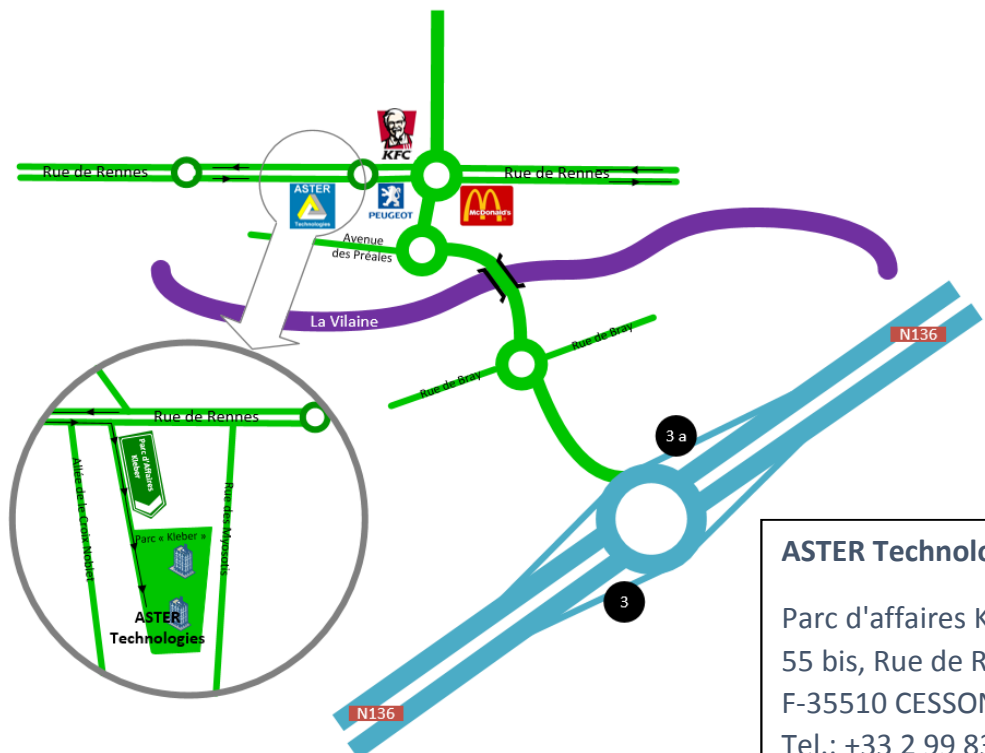

# Access map

**ASTER Technologies**

Parc d'affaires Kleber – Bâtiment B  
 55 bis, Rue de Rennes  
 F-35510 CESSON-SEVIGNE - FRANCE  
 Tel.: +33 2 99 83 01 01 - Fax: +33 2 99 83 01 00

**By the Southern by-pass (Rocade SUD)*****From NANTES – ANGERS – LORIENT - BREST***

Take the southern by-pass (Rocade sud) by the way "LAVAL / LE MANS / PARIS". Exit 3 *Porte de Beaulieu*. Follow signs for Cesson until the roundabout "Rond-point du Taillis" (McDonalds of Cesson-Sévigné). Take the street "rue de Rennes" on the left.

***From PARIS***

Take the southern by-pass (Rocade sud) by the way NANTES. Exit 3a *Porte de Beaulieu*. Follow signs for Cesson until the roundabout "Rond-point du Taillis" (McDonalds of Cesson-Sévigné). Take the street "rue de Rennes" on the left.

**By the Northern by-pass (Rocade NORD)*****From CAEN***

Take the northern by-pass (rocade nord) by the way BREST / LORIENT. Exit 15 *Porte des Longs-Champs*. Follow signs for "Z.I Sud Est" until the roundabout "Rond-point du Taillis" (McDonalds of Cesson-Sévigné). Take the street "rue de Rennes" on the right.