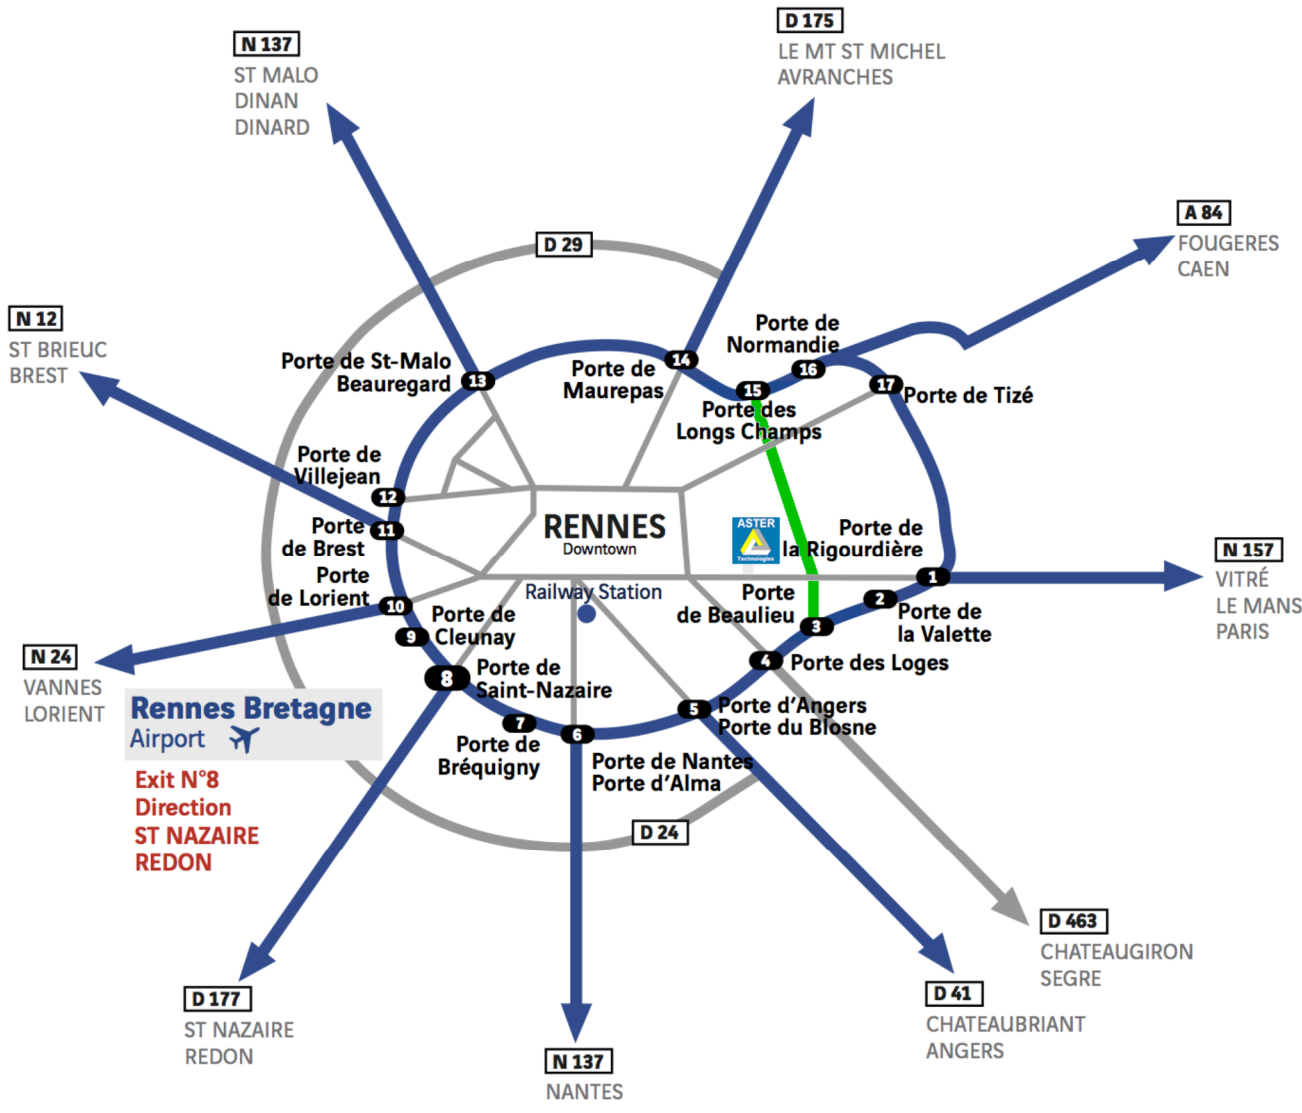

# Access map

**ASTER Technologies**

Parc d'affaires Kleber – Bâtiment B  
 55 bis, Rue de Rennes  
 F-35510 CESSON-SEVIGNE - FRANCE  
 Tel.: +33 2 99 83 01 01 - Fax: +33 2 99 83 01 00

**By the Southern by-pass (Rocade SUD)*****From NANTES – ANGERS – LORIENT - BREST***

Take the southern by-pass (Rocade sud) by the way "LAVAL / LE MANS / PARIS". Exit 3 *Porte de Beaulieu*. Follow signs for Cesson until the roundabout "Rond-point du Taillis" (McDonalds of Cesson-Sévigné). Take the street "rue de Rennes" on the left.

***From PARIS***

Take the southern by-pass (Rocade sud) by the way NANTES. Exit 3a *Porte de Beaulieu*. Follow signs for Cesson until the roundabout "Rond-point du Taillis" (McDonalds of Cesson-Sévigné). Take the street "rue de Rennes" on the left.

**By the Northern by-pass (Rocade NORD)*****From CAEN***

Take the northern by-pass (rocade nord) by the way BREST / LORIENT. Exit 15 *Porte des Longs-Champs*. Follow signs for "Z.I Sud Est" until the roundabout "Rond-point du Taillis" (McDonalds of Cesson-Sévigné). Take the street "rue de Rennes" on the right.